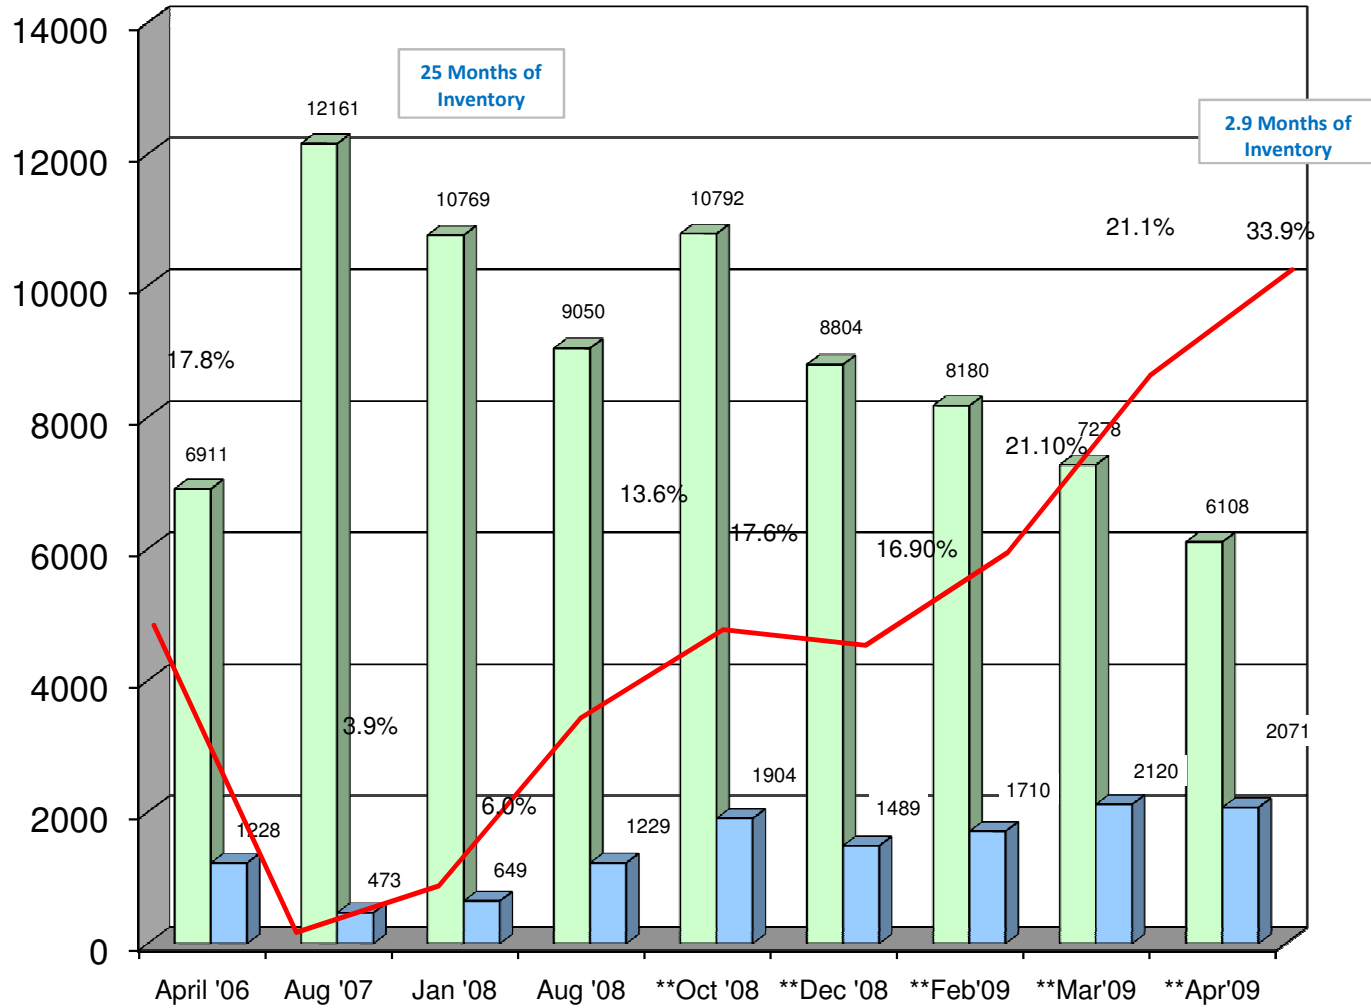

# Percent of Homes Selling

April 2006 - April 2009

Included Areas:

Azusa, Baldwin Pk, Chino, Chino Hills, Claremont, Corona, Covina, Diamond Bar, Fontana, Glendora, Hacienda Hgts, Industry/La Puente /Valinda, La Verne, Montclair, Ontario, Pomona, Rancho Cucamonga, Rowland Heights, San Dimas, Upland, Walnut, West Covina, Whittier \*\*Data now pulled from Carets